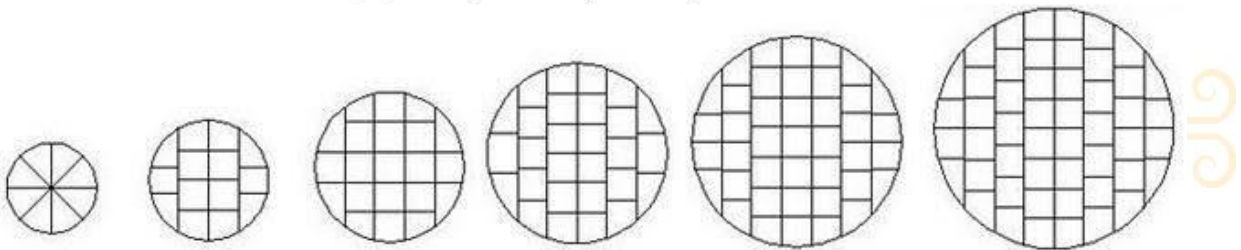

STANDARD SERVING CHART

CAKE SHAPE	SIZE IN INCHS	PARTY SERVINGS	WEDDING SERVINGS
ROUND	5"	NOT AVAILABLE	10
	6"	8-10	10-14
	7"	10-15	14-18
	8"	15-20	18-24
	9"	20-25	24-32
	10"	25-30	32-38
SQUARE	6"	10-12	12-18
	8"	12-20	18-32
	10"	20-30	32-50
HEART	6"	8-10	10-14
	8"	10-18	18-22

If you think you need more than standard serving of pieces of cake then please choose one bigger size of cake.

Our all cakes are three layers of cake and two layers of filling.

If you want more layers of cake and filling. Please let us know. The cost of added layers are extra

Thanks
Nidha's Treat
info@nidhastreat.ca

Celebration cake cutting guide (2" x 2" pieces):

6" CAKE

7" CAKE

8" CAKE

9" CAKE

10" CAKE

12" CAKE